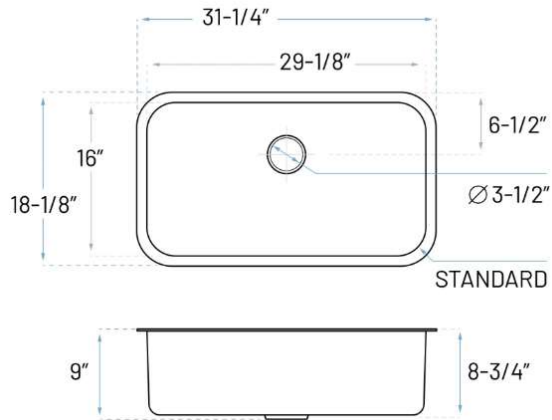

DRYING RACK

BASKET STRAINER + DRAIN COVER

CUTTING BOARD

ESI-S3118-18-ADA
18 Gauge Under Mount
State-Of-The-Art Forming & Finishing
Techniques
High Quality AISI304 18/10 Cr-Ni Stainless
Steel
High Luster Satin Finish
Full Undercoat Sound Shield With Bottom &
Side Pads

•**ESI-S227-18**
18 Gauge Under Mount
State-Of-The-Art Forming & Finishing
Techniques
High Quality AISI304 18/10 Cr-Ni Stainless
Steel
High Luster Satin Finish
Full Undercoat Sound Shield With Bottom &
Side Pads
Limited Lifetime Warranty