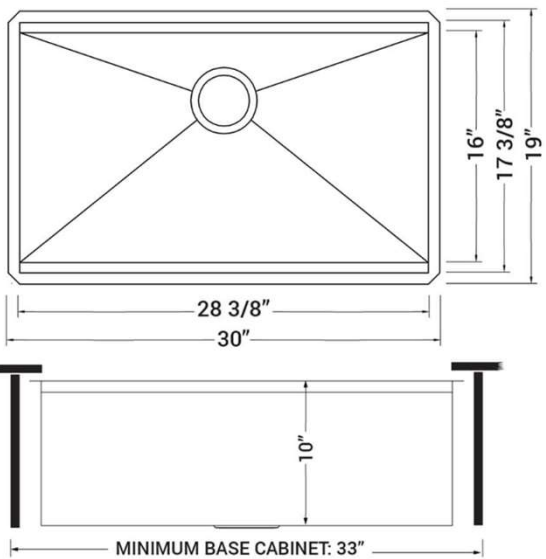

WORKSTATION ACCESSORIES

COLANDER