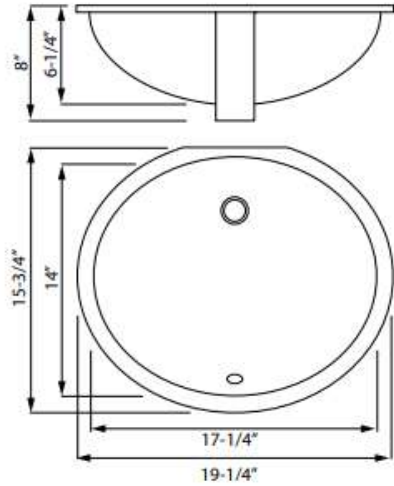

ESI-VC10

- State-of-the-art Manufacturing Processes
- Specialized Forming, Glazing, & Firing Techniques
- Highest Quality Clays & Acid-Resistant Glazes