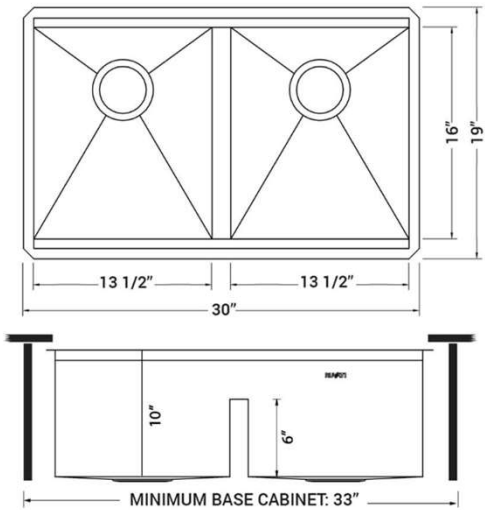

COLANDER

DRYING RACK

BASKET STRAINER +
DRAIN COVER

CUTTING BOARD

Ruvati 30-inch Workstation Ledge 50/50 Double Bowl Undermount 16 Gauge Stainless Steel Kitchen Sink – RVH8345

WORKSTATION ACCESSORIES

COLANDER

DRYING RACK

BASKET STRAINER + DRAIN COVER

CUTTING BOARD

ESI-S3118-18-ADA
18 Gauge Under Mount
State-Of-The-Art Forming & Finishing
Techniques
High Quality AISI304 18/10 Cr-Ni Stainless
Steel
High Luster Satin Finish
Full Undercoat Sound Shield With Bottom &
Side Pads