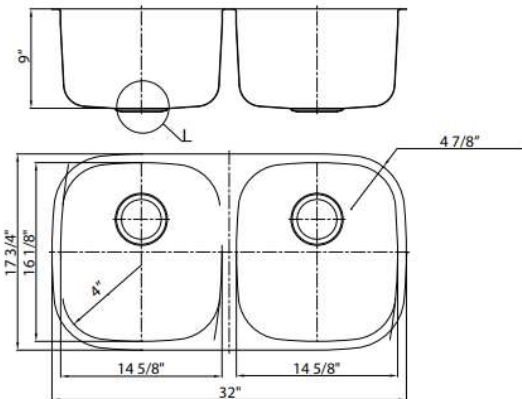

DRYING RACK

BASKET STRAINER + DRAIN COVER

CUTTING BOARD

ESI-S3118-18-ADA
18 Gauge Under Mount
State-Of-The-Art Forming & Finishing
Techniques
High Quality AISI304 18/10 Cr-Ni Stainless
Steel
High Luster Satin Finish
Full Undercoat Sound Shield With Bottom &
Side Pads

•**ESI-S227-18**
18 Gauge Under Mount
State-Of-The-Art Forming & Finishing
Techniques
High Quality AISI304 18/10 Cr-Ni Stainless
Steel
High Luster Satin Finish
Full Undercoat Sound Shield With Bottom &
Side Pads
Limited Lifetime Warranty