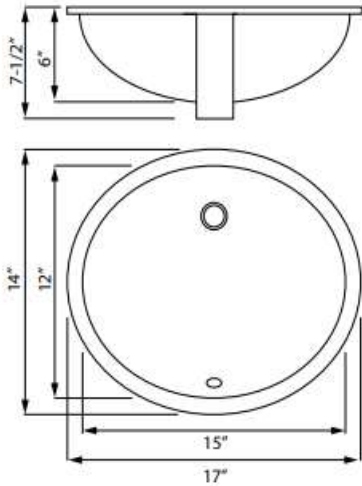

ESI-VC12

- State-of-the-art Manufacturing Processes
- Specialized Forming, Glazing, & Firing Techniques
- Highest Quality Clays & Acid-Resistant Glazes